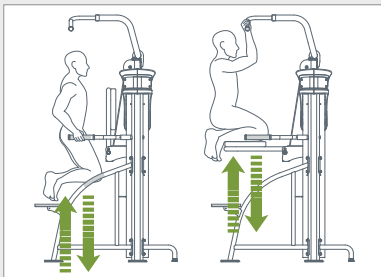

### KEY FEATURES

- Fold-away assist pad to offset user weight
- Rotating dip handles for width adjustment
- Plate increments: 20 x 11 lbs (5 kg)
- Integrated step assists for safety and user accommodation

### TECHNICAL DETAILS

<b>Unit Weight</b>	474 lbs / 215.5 kg
<b>Dimensions (LxWxH)</b>	49.8 x 41.5 x 86.4 in / 1335 x 1110 x 1930 mm
<b>Weight Stack</b>	220 lbs / 100 kg
<b>Max User Weight</b>	500 lbs / 227 kg
<b>Starting Weight</b>	14 lbs / 6.5 kg
<b>Features</b>	<p>5 inch deep groove POM pulleys provide consistent cable tracking</p> <p>14-gauge machine welded frame</p> <p>Stainless steel guide rods resist rust and maintain smooth operation</p> <p>Heavy-duty marine grade cushions</p> <p>Multiple adjustment points for maximum customization</p>

### NOTABLE DETAILS

Dual Function Series allows users to work at least 2 major muscle groups per machine maximizing both space and convenience

Integrated weight assist platform offsets the users body weight while doing dips or pull-ups, maximizing reps and reducing fatigue