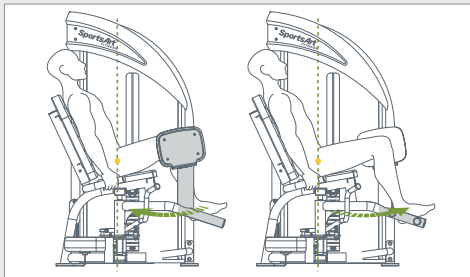

DF202

ABDUCTOR/ADDUCTOR

The SportsArt Dual Function Strength Series is uniquely engineered to offer training on multiple muscle groups per station without compromising range of motion or user experience, making them ideal for smaller spaces.

KEY FEATURES

- Direct drive system offers two opposing cams for less cable-slop and faster workout changeover
- Plate increments: 13 x 11 lbs (5 kg)
- Convenient rotating thigh pads

TECHNICAL DETAILS

Unit Weight	390.5 lbs / 177.5 kg
Dimensions (LxWxH)	41.5 x 56.5 x 57 in / 1055 x 1434 x 1453 mm
Weight Stack	143 lbs / 65 kg
Max User Weight	500 lbs / 227 kg
Starting Weight	Abduction: 10 lbs / 4.5 kg Adduction: 10 lbs / 4.5 kg
Features	5 inch deep groove POM pulleys provide consistent cable tracking 14-gauge machine welded frame Stainless steel guide rods resist rust and maintain smooth operation Heavy-duty marine grade cushions Multiple adjustment points for maximum customization

Dual Function Series allows users to work at least 2 major muscle groups per machine maximizing both space and convenience

Stacks feature sound dampeners and magnetized selector fork for maximum stability