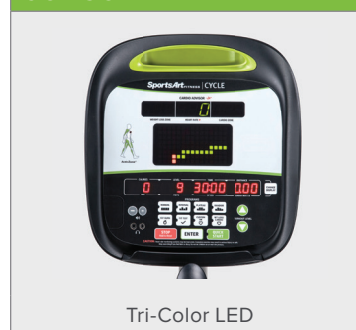

C535R

RECUMBENT CYCLE

SportsArt cycles are self-generating, no outside power source required. Users will enjoy the built-in wireless Polar® HR receiver and multiple language options (English, Spanish and French).

KEY FEATURES

- ComfortDri™ vented padded seat back allows for airflow throughout the workout and is molded to provide ultimate support
- Adjustable seat back provides extra comfort for any exercise position
- Convenient seat adjustment handles are easy to reach while exercising
- Oversized pedals feature quick strap adjustment for easy customization
- Unique step-through design allows easy access

TECHNICAL DETAILS

Unit Weight	172 lbs / 78 kg
Dimensions (LxWxH)	66.5 x 26 x 50.4 in / 169 x 66 x 128 cm
Resistance	40 Levels
Max User Weight	400 lbs / 181.4 kg
Power Requirements	Self-powered
Plug Requirements	N/A
Readouts	Heart Rate, Cardio Zone, Weight Loss Zone, ActivZone, Calories, Level, Time, Distance, RPM, METs, Speed, Watts
Workout Programs	Manual, Random, Interval (1-1, 1-2, 2-2), Plateau, Fatburn, Fit Test, HRC (WT Loss, Cardio, Custom HR)
Features	CSAFE port Headphone jack with built-in volume control (x2) USB port for device charging (x2) Cardio advisor displays Adjustable seat back Wireless heart rate
Optional Features	iPod & iPhone 30-pin connector SA Well+™ workout tracking function MYE 900Mhz semi-integrated receiver 3-speed fan

WARRANTY

Type	Light Commercial ≤ 4 hrs/day
Frame	Lifetime
Parts	5 Years*
Wear Items	5 Years*
Labor	3 Years*
High Wear Items	90 days, no labor

CONSOLE

SPECIAL FEATURES